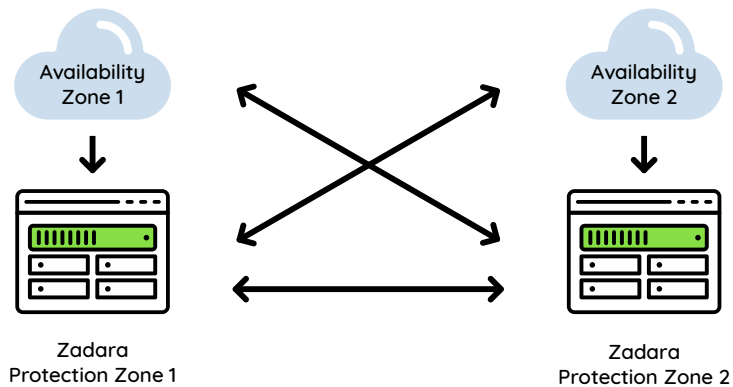

Multi-Zone High Availability

Automatically replicate data across metropolitan areas — and across multiple clouds — to ensure data availability for your enterprise applications in the event of local or cloud provider outages.

Simple, effective high-availability for mission-critical applications.

Multi-Zone HA is Zadara’s synchronous replication option that enables both on-premises and cloud customers to maintain multiple, always-in-sync copies of data in multiple locations within a metropolitan area.

Features & Benefits

Synchronous

All local and remote data written simultaneously to optimize recovery point objectives

Multi-Zone HA automatically and synchronously replicates data across a metropolitan area network. This added durability protects against site failure, ensuring that your mission critical applications continue to operate in the face of the most severe failures. Zadara can connect to all the leading cloud providers, including AWS, Microsoft Azure, and Google Cloud Platform, and other leading providers concurrently — giving you the ability to failover to an entirely separate cloud.

Flexible

Single or multiple replication targets

Eliminate technical, operational, and financial risk.

Zadara eliminates the technical, operational, and financial risks associated with enterprise storage, by delivering industry-leading enterprise SAN, NAS and Object storage as a fully-managed service with 24/7 proactive monitoring and support, backed by a 100%-uptime guarantee, and wrapped in a pay-only-for-what-you-use model.